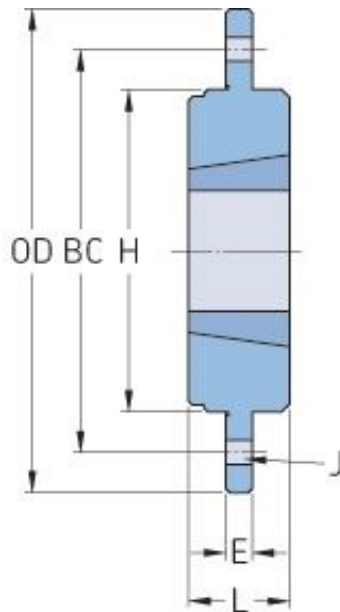

PHH BF30

Type	BF30
Bushing no.	3020
Outside diameter (mm)	220
Outside diameter (in)	8.66
B (mm)	-
B (in)	-
BC (mm)	190
BC (in)	7.48
L (mm)	50
L (in)	1.97
E (mm)	11.5
E (in)	0.45
H (mm)	165
H (in)	6.5
J (mm)	6 x 13.0
J (in)	-