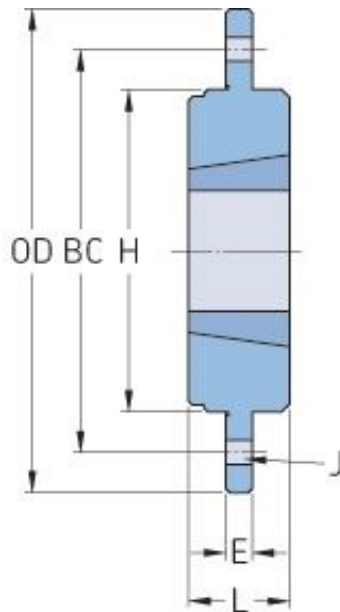

# PHH BF25

Type	BF25
Bushing no.	2517
Outside diameter (mm)	185
Outside diameter (in)	7.28
B (mm)	-
B (in)	-
BC (mm)	155
BC (in)	6.1
L (mm)	44
L (in)	1.73
E (mm)	11.5
E (in)	0.45
H (mm)	130
H (in)	5.12
J (mm)	6 x 11.0
J (in)	-